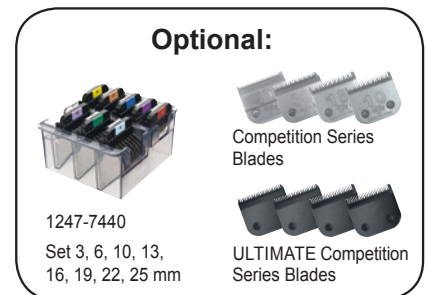

Optional:

Competition Series Blades

1247-7440
Set 3, 6, 10, 13, 16, 19, 22, 25 mm

ULTIMATE Competition Series Blades

* when compared to Wahl KM2
** when compared to Wahl Competition series blades