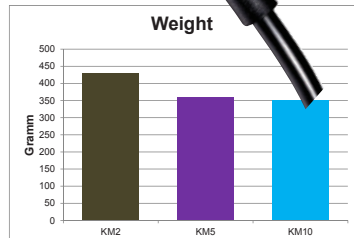

- Powerful animal clipper with the strength of two velocity levels and a durable, solid DC power motor designed for continuous load. The rounded casing facilitates an optimum hair flow and enhanced cutting speed.
- Minimum exertion and low joint stress. Confirmed by experts in ergonomics. Impresses through palpably light weight, slim styling and excellent weight distribution. Molds to suit the user's hand, with slip-resistant coating for a secure hold and improved handling. Developed for intensive use in the salon.
- Perceptibly quiet, with smooth running characteristics* adapted to suit the professional requirements of discerning animal stylists. Uniform cutting performance in all cases, thanks to speed control.
- Low-wear Ultimate Competition blade set "Made in USA", 1.8 mm cutting length, cuts 2.5 times quicker**.
- Blade set quick change system with button for easy blade set changing and cleaning.
- Light, ultra-flexible mains cable, 4.2 m long for a greater radius of action. Particularly tough and flexible - verified through flexibility test. Robust metal suspension ring for space-saving storage.
- Energy-saving switched-mode power supply with low voltage. Greater safety for both user and animal!

Type	Corded Motor Animal Clipper
Drive	DC Motor, 3,000/3,500 rpm/min., 2 speeds
Supply voltage	100 – 240 V, 50 – 60 Hz
Type of operation	Professional continuous operation
Cutting system	Interchangeable blade sets Art. 02358-516
Weight	360 g
Dimensions	195 x 53 x 48,5 mm
Cable	4.2 m professional round cable