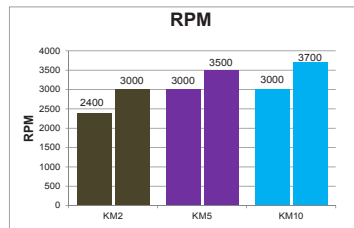

PROFESSIONAL

KM5[®]

NEW

Art.No.: 1260-0470
EAN: 5 99641 5019841
Unit: 6 pcs.

Professional corded animal clipper

The handy WAHL animal clipper with a powerful DC motor designed for continuous load. Perceptively quiet. Masters every challenge in the salon with ease.

- Powerful animal clipper with the strength of two velocity levels and a durable, solid DC power motor designed for continuous load. The rounded casing facilitates an optimum hair flow and enhanced cutting speed.
- Minimum exertion and low joint stress. Confirmed by experts in ergonomics. Impresses through palpably light weight, slim styling and excellent weight distribution. Molds to suit the user's hand, with slip-resistant coating for a secure hold and improved handling. Developed for intensive use in the salon.
- Perceptibly quiet, with smooth running characteristics* adapted to suit the professional requirements of discerning animal stylists. Uniform cutting performance in all cases, thanks to speed control.
- Low-wear Ultimate Competition blade set "Made in USA", 1.8 mm cutting length, cuts 2.5 times quicker**.
- Blade set quick change system with button for easy blade set changing and cleaning.
- Light, ultra-flexible mains cable, 4.2 m long for a greater radius of action. Particularly tough and flexible - verified through flexibility test. Robust metal suspension ring for space-saving storage.
- Energy-saving switched-mode power supply with low voltage. Greater safety for both user and animal!

Type	Corded Motor Animal Clipper
Drive	DC Motor, 3,000/3,500 rpm/min., 2 speeds
Supply voltage	100 – 240 V, 50 – 60 Hz
Type of operation	Professional continuous operation
Cutting system	Interchangeable blade sets Art. 02358-516
Weight	360 g
Dimensions	195 x 53 x 48,5 mm
Cable	4.2 m professional round cable