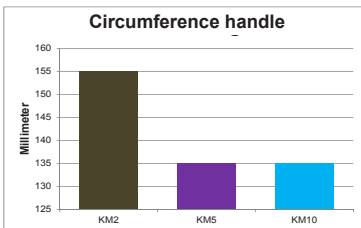

Type	Corded Motor Animal Clipper
Drive	DC Motor, 3,000/3,500 rpm/min., 2 speeds
Supply voltage	100 – 240 V, 50 – 60 Hz
Type of operation	Professional continuous operation
Cutting system	Interchangeable blade sets Art. 02358-516
Weight	360 g
Dimensions	195 x 53 x 48,5 mm
Cable	4.2 m professional round cable