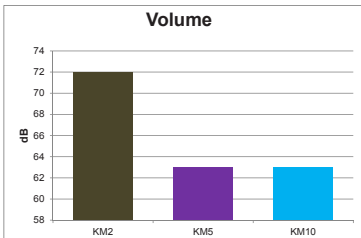

Type	Corded Motor Animal Clipper
Drive	DC Motor, 3,000/3,500 rpm/min., 2 speeds
Supply voltage	100 – 240 V, 50 – 60 Hz
Type of operation	Professional continuous operation
Cutting system	Interchangeable blade sets Art. 02358-516
Weight	360 g
Dimensions	195 x 53 x 48,5 mm
Cable	4.2 m professional round cable