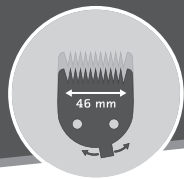

Genio Pro.

PROFESSIONELLE HAARSCHNEIDEMASCHINE MIT WECHSELAKKU.
PROFESSIONAL HAIR CLIPPER WITH INTERCHANGEABLE BATTERY PACK.

M[®]
MOSER
PROFILINE

MAGIC BLADE
0,7 - 3 mm

QUICK CHANGE

NON STOP POWER

CONSTANT CUTTING POWER

LI-ION TECHNOLOGY

2 BATTERY PACKS INCLUDED

MAGIC BLADE:

Professioneller Edelstahl-Vollmetallschneidsatz mit integrierter Schnittlängenverstellung 0,7 - 3 mm. Leistungsstarker Schnitt durch hochpräzise Schleiftechnologie „Made in Germany“.
Professional, high-grade steel full metal blade set featuring integrated cutting-length adjustment 0.7 - 3 mm. Powerful cutting thanks to high-precision grinding technology "Made in Germany".